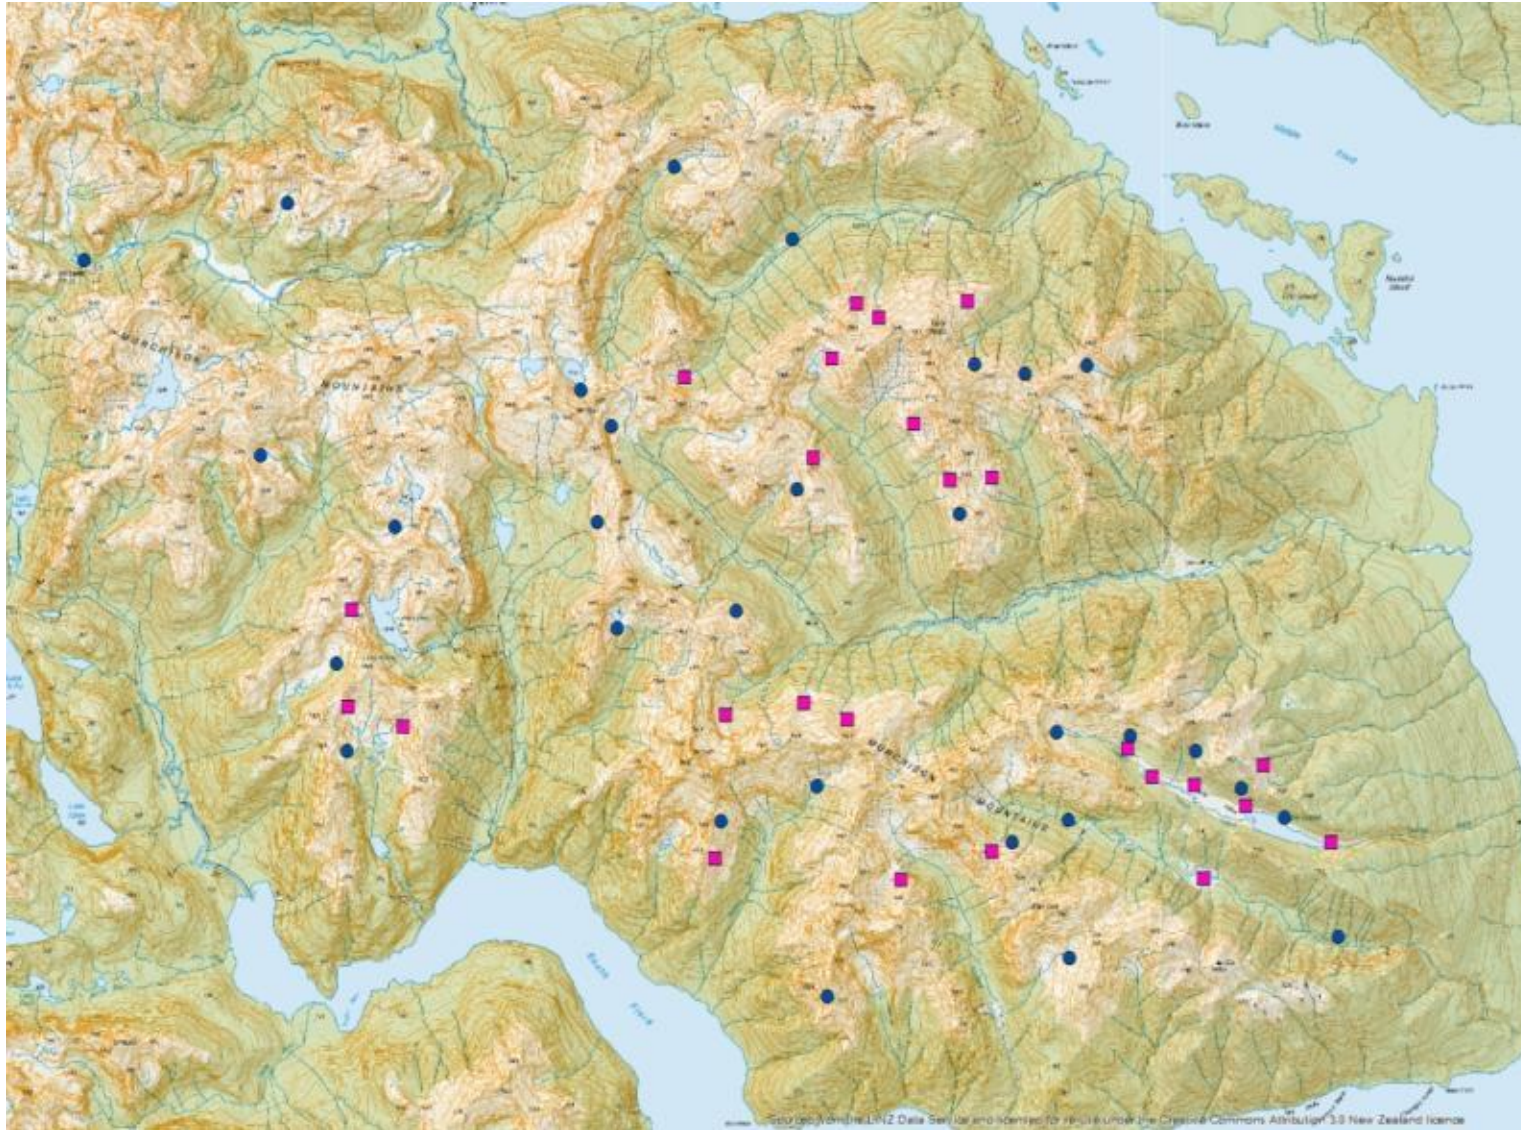

Appendix 10: Takahē Census Results – Murchison Mountains 2014

Figure 9. 2014 Murchison Mountains takahē census results. Pair. ■ Single bird. ●

Source: Takahē Recovery Programme Annual Report (2014-15) DOC Te Anau Area Office